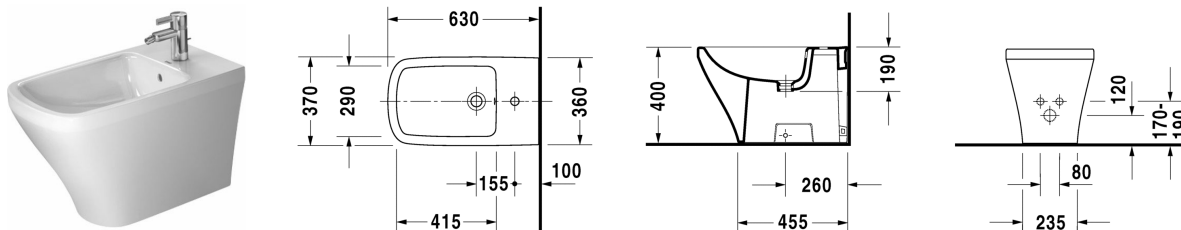

DuraStyle Bidet floor standing # 2283100000

|< 370 mm >|

Bidet floor standing	Dimension	Weight	Order number
with overflow, with tap platform, fixings included			
Colors			
00 White Alpin			
Variant			
	370 x 630 mm	27.300 kilogram	2283100000
Sanitary ceramics with the special WonderGliss surface finish will remain clean and attractive-looking for a long time to come. When ordering WonderGliss please add a "1" as eleventh digit to the model number.			
Accessory			
Siphon for bidet with extended outlet pipe	1 1/4" mm	0.600 kilogram	005027